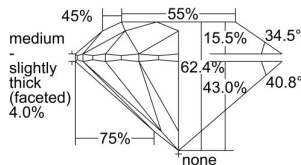

GIA®

FACSIMILE

GIA REPORT 5476420346

Verify this report at GIA.edu

GIA NATURAL DIAMOND DOSSIER®

August 22, 2023
GIA Report Number 5476420346
Shape and Cutting Style ..... Round Brilliant
Measurements ..... 4.90 - 4.92 x 3.06 mm

GRADING RESULTS

Carat Weight ..... 0.45 carat
Color Grade ..... F
Clarity Grade VS1
Cut Grade ..... Excellent

ADDITIONAL GRADING INFORMATION

Polish ..... Excellent
Symmetry ..... Excellent
Fluorescence ..... None
Clarity Characteristics..... Crystal, Cloud, Pinpoint, Needle
Inscription(s): GIA 5476420346

PROPORTIONS

Profile to actual proportions

GRADING SCALES

GIA COLOR SCALE	GIA CLARITY SCALE	GIA CUT SCALE	
D	FLAWLESS	EXCELLENT	
E	INTERNALLY FLAWLESS		
F		VVS₁	VERY GOOD
G	VVS₂		
H	VS₁	GOOD	
I	VS₂		
J	SI₁	FAIR	
K	SI₂		
L	I₁	POOR	
M	I₂		
N	I₃		
O			
P			
Q			
R			
S			
T			
U			
V			
W			
X			
Y			
Z