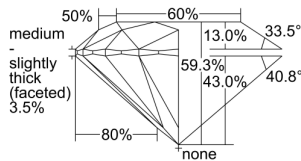

GIA®

FACSIMILE

GIA REPORT 5476429276

Verify this report at GIA.edu

GIA NATURAL DIAMOND DOSSIER®

August 24, 2023
GIA Report Number 5476429276
Shape and Cutting Style ..... Round Brilliant
Measurements ..... 4.81 - 4.84 x 2.86 mm

GRADING RESULTS

Carat Weight ..... 0.40 carat
Color Grade ..... F
Clarity Grade VVS2
Cut Grade ..... Excellent

ADDITIONAL GRADING INFORMATION

Polish ..... Excellent
Symmetry ..... Excellent
Fluorescence ..... None
Clarity Characteristics ..... Cloud, Pinpoint
Inscription(s): GIA 5476429276

PROPORTIONS

Profile to actual proportions

GRADING SCALES

GIA COLOR SCALE	GIA CLARITY SCALE	GIA CUT SCALE
COLOURLESS	FLAWLESS	EXCELLENT
D	FLAWLESS	
E	INTERNALLY FLAWLESS	VERY GOOD
F	VVS₁	
G	VVS₂	GOOD
H	VS₁	
I	VS₂	FAIR
J	SI₁	
K	SI₂	POOR
L	I₁	
M	I₂	
N	I₃	
O		
P		
Q		
R		
S		
T		
U		
V		
W		
X		
Y		
Z