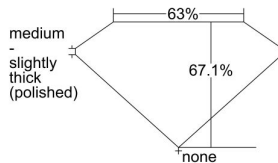

GIA®

FACSIMILE

GIA REPORT 5476506066

Verify this report at GIA.edu

GIA NATURAL DIAMOND DOSSIER®

September 01, 2023
GIA Report Number 5476506066
Shape and Cutting Style ..... Emerald Cut
Measurements ..... 6.24 x 4.45 x 2.98 mm

GRADING RESULTS

Carat Weight ..... 0.82 carat
Color Grade ..... F
Clarity Grade SI1

ADDITIONAL GRADING INFORMATION

Polish ..... Excellent
Symmetry ..... Excellent
Fluorescence ..... None
Clarity Characteristics ..... Crystal
Inscription(s): GIA 5476506066

PROPORTIONS

Profile not to actual proportions

GRADING SCALES

GIA COLOR SCALE		GIA CLARITY SCALE			
COLORLESS	D	VERY VERY SLIGHTLY INCLUDED	FLAWLESS		
	E		INTERNALLY FLAWLESS		
	F	VERY SLIGHTLY INCLUDED	VVS₁		
	G		VVS₂		
	H		VS₁		
	NEAR COLORLESS	I	SLIGHTLY INCLUDED	VS₂	
		J		SI₁	
		FAINT	K	INCLUDED	SI₂
			L		I₁
			M		I₂
VERT LIGHT	N	LIGHT	I₃		
	O				
	P				
	Q				
	R