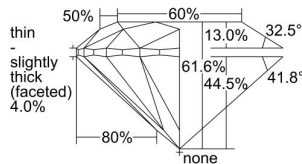

GIA®

FACSIMILE

GIA REPORT

5476521118

Verify this report at GIA.edu

GIA NATURAL DIAMOND DOSSIER®

September 11, 2023
GIA Report Number 5476521118
Shape and Cutting Style ..... Round Brilliant
Measurements ..... 3.92 - 3.94 x 2.42 mm

GRADING RESULTS

Carat Weight ..... 0.23 carat
Color Grade ..... D
Clarity Grade S11
Cut Grade ..... Excellent

ADDITIONAL GRADING INFORMATION

Polish ..... Excellent
Symmetry ..... Excellent
Fluorescence ..... None
Clarity Characteristics ..... Feather, Cloud
Inscription(s): GIA 5476521118

PROPORTIONS

Profile to actual proportions