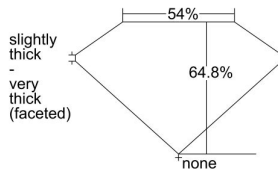

GIA®

FACSIMILE

GIA REPORT 5476698423

Verify this report at GIA.edu

GIA NATURAL DIAMOND DOSSIER®

October 06, 2023
GIA Report Number 5476698423
Shape and Cutting Style ..... Oval Brilliant
Measurements ..... 7.97 x 5.20 x 3.37 mm

GRADING RESULTS

Carat Weight ..... 0.90 carat
Color Grade ..... J
Clarity Grade VS1

ADDITIONAL GRADING INFORMATION

Polish ..... Excellent
Symmetry ..... Very Good
Fluorescence ..... Medium Blue
Clarity Characteristics..... Cloud, Feather, Indented Natural,
Pinpoint

Inscription(s): GIA 5476698423

PROPORTIONS

Profile not to actual proportions

GRADING SCALES

GIA COLOR SCALE		GIA CLARITY SCALE			
COLORLESS	D	VERY VERY SLIGHTLY INCLUDED	FLAWLESS		
	E		INTERNALLY FLAWLESS		
	F	VERY SLIGHTLY INCLUDED	VS₁		
	G		VS₂		
	H		VS₁		
	NEAR COLORLESS	I	SLIGHTLY INCLUDED	SI₁	
		J		SI₂	
		FAINT	K	INCLUDED	I₁
			L		I₂
			M		I₃
VERT LIGHT	N		LIGHT		
	O				
	P				
	Q				
	R