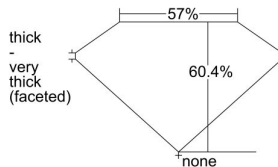

GIA®

FACSIMILE

GIA REPORT 5476705359

Verify this report at GIA.edu

GIA NATURAL DIAMOND DOSSIER®

October 03, 2023
GIA Report Number **5476705359**
Shape and Cutting Style ..... **Heart Brilliant**
Measurements ..... **5.44 x 6.32 x 3.82 mm**

GRADING RESULTS

Carat Weight ..... **0.76 carat**
Color Grade ..... **G**
Clarity Grade **VVS2**

ADDITIONAL GRADING INFORMATION

Polish ..... **Excellent**
Symmetry ..... **Excellent**
Fluorescence ..... **None**
Clarity Characteristics ..... **Cloud, Surface Graining**
Inspection(s): **GIA 5476705359**

PROPORTIONS

Profile not to actual proportions

GRADING SCALES

GIA COLOR SCALE		GIA CLARITY SCALE			
COLORLESS	D	VERY SLIGHTLY SLIGHTLY INCLUDED	FLAWLESS		
	E		INTERNALLY FLAWLESS		
	F	VERY SLIGHTLY INCLUDED	VVS₁		
	G		VVS₂		
	H		VS₁		
	NEAR COLORLESS	I	VERY SLIGHTLY INCLUDED	VS₂	
		J		SI₁	
		FAINT	K	SLIGHTLY INCLUDED	SI₂
			L		I₁
			M		I₂
VERT LIGHT	N	INCLUDED	I₃		
	O				
	P				
	Q				
	R				
LIGHT	S				
	T				
	U				
	V				
	W				
	X				
	Y				
	Z