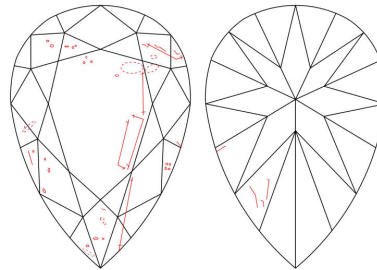

GIA NATURAL DIAMOND GRADING REPORT

October 10, 2023
 GIA Report Number 5476750937
 Shape and Cutting Style Pear Brilliant
 Measurements 12.01 x 7.45 x 4.64 mm

GRADING RESULTS

Carat Weight 2.52 carat
 Color Grade K
 Clarity Grade SI2

ADDITIONAL GRADING INFORMATION

Polish Excellent
 Symmetry Excellent
 Fluorescence None
 Inscription(s): GIA 5476750937

Comments: Additional twinning wisps, additional clouds, pinpoints and surface graining are not shown.

PROPORTIONS

Profile not to actual proportions

CLARITY CHARACTERISTICS

KEY TO SYMBOLS*

-  Twinning Wisp
-  Needle
-  Cloud
-  Feather
-  Crystal

* Red symbols denote internal characteristics (inclusions). Green or black symbols denote external characteristics (blemishes). Diagram is an approximate representation of the diamond, and symbols shown indicate type, position, and approximate size of clarity characteristics. All clarity characteristics may not be shown. Details of finish are not shown.