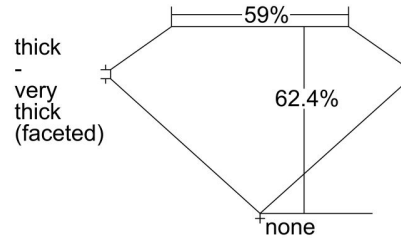

GIA NATURAL DIAMOND GRADING REPORT

October 10, 2023
 GIA Report Number 5476750937
 Shape and Cutting Style Pear Brilliant
 Measurements 12.01 x 7.45 x 4.64 mm

GRADING RESULTS

Carat Weight 2.52 carat
 Color Grade K
 Clarity Grade SI2

PROPORTIONS

Profile not to actual proportions

CLARITY CHARACTERISTICS

KEY TO SYMBOLS*

-  Twinning Wisp
-  Needle
-  Cloud
-  Feather
-  Crystal

* Red symbols denote internal characteristics (inclusions). Green or black symbols denote external characteristics (blemishes). Diagram is an approximate representation of the diamond, and symbols shown indicate type, position, and approximate size of clarity characteristics. All clarity characteristics may not be shown. Details of finish are not shown.