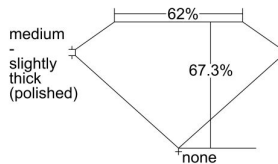

GIA®

FACSIMILE

GIA REPORT 5476813538

Verify this report at GIA.edu

GIA NATURAL DIAMOND DOSSIER®

October 16, 2023
GIA Report Number 5476813538
Shape and Cutting Style ..... Emerald Cut
Measurements ..... 5.64 x 3.93 x 2.65 mm

GRADING RESULTS

Carat Weight ..... 0.54 carat
Color Grade ..... D
Clarity Grade VVS1

ADDITIONAL GRADING INFORMATION

Polish ..... Excellent
Symmetry ..... Excellent
Fluorescence ..... Medium Blue
Clarity Characteristics ..... Pinpoint, Internal Graining
Inscription(s): GIA 5476813538

PROPORTIONS

Profile not to actual proportions

GRADING SCALES

GIA COLOR SCALE		GIA CLARITY SCALE	
COLORLESS	D	VERY VERY SLIGHTLY INCLUDED	FLAWLESS
	E		INTERNALLY FLAWLESS
	F		VVS₁
	G		VVS₂
	H		VS₁
	I		VS₂
	J		SI₁
	K		SI₂
	L		I₁
	M		I₂
NEAR COLORLESS	N	SLIGHTLY INCLUDED	I₃
	O		
	P		
	Q		
FAINT	R	INCLUDED	
	S		
	T		
	U		
VERY LIGHT	V		
	W		
	X		
	Y		
LIGHT	Z