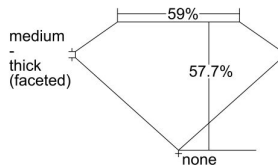

GIA®

FACSIMILE

GIA REPORT 5476860421

Verify this report at GIA.edu

GIA NATURAL DIAMOND DOSSIER®

October 20, 2023
GIA Report Number **5476860421**
Shape and Cutting Style ..... **Heart Brilliant**
Measurements ..... **4.60 x 5.37 x 3.10 mm**

GRADING RESULTS

Carat Weight ..... **0.45 carat**
Color Grade ..... **E**
Clarity Grade **VVS1**

ADDITIONAL GRADING INFORMATION

Polish ..... **Excellent**
Symmetry ..... **Very Good**
Fluorescence ..... **Medium Blue**
Clarity Characteristics..... **Internal Graining, Surface Graining**
Inspection(s): **GIA 5476860421**

PROPORTIONS

Profile not to actual proportions

GRADING SCALES

GIA COLOR SCALE		GIA CLARITY SCALE			
COLORLESS	D	VERY VERY SLIGHTLY INCLUDED	FLAWLESS		
	E		INTERNALLY FLAWLESS		
	F	VERY SLIGHTLY INCLUDED	VVS₁		
	G		VVS₂		
	H		VS₁		
	NEAR COLORLESS	I	SLIGHTLY INCLUDED	VS₂	
		J		SI₁	
		FAINT	K	INCLUDED	SI₂
			L		I₁
			M		I₂
VERT LIGHT	N	LIGHT	I₃		
	O				
	P				
	Q				
	R