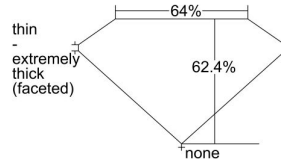

GIA®

FACSIMILE

GIA REPORT 5476905106

Verify this report at GIA.edu

GIA NATURAL DIAMOND DOSSIER®

October 26, 2023
GIA Report Number **5476905106**
Shape and Cutting Style ..... **Heart Brilliant**
Measurements ..... **3.96 x 4.52 x 2.82 mm**

GRADING RESULTS

Carat Weight ..... **0.29 carat**
Color Grade ..... **E**
Clarity Grade **S11**

ADDITIONAL GRADING INFORMATION

Polish ..... **Excellent**
Symmetry ..... **Very Good**
Fluorescence ..... **None**
Clarity Characteristics..... **Crystal, Cloud, Feather**
Inscription(s): **GIA 5476905106**

PROPORTIONS

Profile not to actual proportions

GRADING SCALES

GIA COLOR SCALE		GIA CLARITY SCALE			
COLORLESS	D	VERY VERY SLIGHTLY INCLUDED	FLAWLESS		
	E		INTERNALLY FLAWLESS		
	F	VERY SLIGHTLY INCLUDED	VVS₁		
	G		VVS₂		
	H		VS₁		
	NEAR COLORLESS	I	SLIGHTLY INCLUDED	VS₂	
		J		S1₁	
		FAINT	K	INCLUDED	S1₂
			L		I₁
			M		I₂
VERT LIGHT	N	INCLUDED	I₃		
	O				
	P				
	Q				
	R				
LIGHT	S				
	T				
	U				
	V				
	W				
	X				
	Y				
	Z