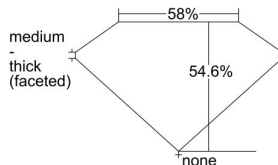

GIA®

FACSIMILE

GIA REPORT 5476905489

Verify this report at GIA.edu

GIA NATURAL DIAMOND DOSSIER®

October 26, 2023
GIA Report Number 5476905489
Shape and Cutting Style ..... Heart Brilliant
Measurements ..... 4.46 x 4.97 x 2.71 mm

GRADING RESULTS

Carat Weight ..... 0.35 carat
Color Grade ..... E
Clarity Grade VS2

ADDITIONAL GRADING INFORMATION

Polish ..... Excellent
Symmetry ..... Very Good
Fluorescence ..... None
Clarity Characteristics ..... Feather, Crystal
Inspection(s): GIA 5476905489

PROPORTIONS

Profile not to actual proportions

GRADING SCALES

GIA COLOR SCALE		GIA CLARITY SCALE			
COLORLESS	D	VERY VERY SLIGHTLY INCLUDED	FLAWLESS		
	E		INTERNALLY FLAWLESS		
	F	VERY SLIGHTLY INCLUDED	VVS₁		
	G		VVS₂		
	H		VS₁		
	NEAR COLORLESS	I	SLIGHTLY INCLUDED	VS₂	
		J		SI₁	
		FAINT	K	INCLUDED	SI₂
			L		I₁
			M		I₂
VERTICALLY LIGHT	N	INCLUDED	I₃		
	O				
	P				
	Q				
	R				
	S				
LIGHT	T				
	U				
	V				
	W				
	X				
Y					
Z