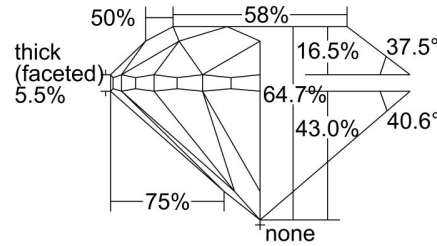

GIA NATURAL DIAMOND GRADING REPORT

November 02, 2023
 GIA Report Number 5476956949
 Shape and Cutting Style Round Brilliant
 Measurements 8.89 - 9.02 x 5.80 mm

GRADING RESULTS

Carat Weight 3.02 carat
 Color Grade K
 Clarity Grade VS1
 Cut Grade Very Good

ADDITIONAL GRADING INFORMATION

Polish Very Good
 Symmetry Very Good
 Fluorescence Medium Blue

Inscription(s): GIA 5476956949

Comments: Clouds are not shown. Pinpoints are not shown.

PROPORTIONS

Profile to actual proportions

CLARITY CHARACTERISTICS

KEY TO SYMBOLS*

- Crystal
- ∖ Needle

* Red symbols denote internal characteristics (inclusions). Green or black symbols denote external characteristics (blemishes). Diagram is an approximate representation of the diamond, and symbols shown indicate type, position, and approximate size of clarity characteristics. All clarity characteristics may not be shown. Details of finish are not shown.