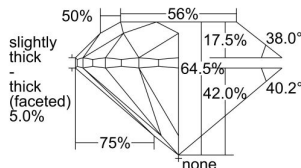

GIA®

FACSIMILE

GIA REPORT 5483031541

Verify this report at GIA.edu

GIA NATURAL DIAMOND DOSSIER®

November 07, 2023
GIA Report Number 5483031541
Shape and Cutting Style ..... Round Brilliant
Measurements ..... 4.45 - 4.49 x 2.88 mm

GRADING RESULTS

Carat Weight ..... 0.37 carat
Color Grade I
Clarity Grade VVS2
Cut Grade ..... Very Good

ADDITIONAL GRADING INFORMATION

Polish ..... Excellent
Symmetry ..... Very Good
Fluorescence ..... Strong Blue
Clarity Characteristics..... Pinpoint, Indented Natural
Inscription(s): GIA 5483031541

PROPORTIONS

Profile to actual proportions

GRADING SCALES

GIA COLOR SCALE	GIA CLARITY SCALE	GIA CUT SCALE	
D	FLAWLESS	EXCELLENT	
E	INTERNALLY FLAWLESS		
F		VVS₁	VERY GOOD
G	VVS₂		
H	VS₁	GOOD	
I	VS₂		
J	SI₁	FAIR	
K	SI₂		
L	I₁	POOR	
M			
N			
O	I₂		
P			
Q	I₃		
R			
S			
T			
U			
V			
W			
X			
Y			
Z