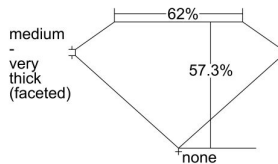

GIA®

FACSIMILE

GIA REPORT 5483191588

Verify this report at GIA.edu

GIA NATURAL DIAMOND DOSSIER®

December 19, 2023
GIA Report Number **5483191588**
Shape and Cutting Style ..... **Heart Brilliant**
Measurements ..... **5.51 x 6.09 x 3.49 mm**

GRADING RESULTS

Carat Weight ..... **0.70 carat**
Color Grade ..... **G**
Clarity Grade **VS1**

ADDITIONAL GRADING INFORMATION

Polish ..... **Excellent**
Symmetry ..... **Very Good**
Fluorescence ..... **None**
Clarity Characteristics ..... **Crystal, Cloud**
Inscription(s): **GIA 5483191588**

PROPORTIONS

Profile not to actual proportions

GRADING SCALES

GIA COLOR SCALE		GIA CLARITY SCALE			
COLORLESS	D	VERY VERY SLIGHTLY INCLUDED	FLAWLESS		
	E		INTERNALLY FLAWLESS		
	F	VERY SLIGHTLY INCLUDED	VVS₁		
	G		VVS₂		
	H		VS₁		
	NEAR COLORLESS	I	SLIGHTLY INCLUDED	VS₂	
		J		SI₁	
		FAINT	K	INCLUDED	SI₂
			L		I₁
			M		I₂
VERT LIGHT	N	LIGHT	I₃		
	O				
	P				
	Q				
	R