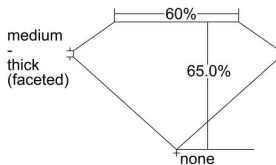

GIA®

FACSIMILE

GIA REPORT 5483192995

Verify this report at GIA.edu

GIA NATURAL DIAMOND DOSSIER®

December 19, 2023
GIA Report Number 5483192995
Shape and Cutting Style ..... Oval Brilliant
Measurements ..... 5.90 x 4.40 x 2.86 mm

GRADING RESULTS

Carat Weight ..... 0.50 carat
Color Grade ..... E
Clarity Grade SI1

ADDITIONAL GRADING INFORMATION

Polish ..... Excellent
Symmetry ..... Very Good
Fluorescence ..... None
Clarity Characteristics ..... Crystal, Cloud
Inscription(s): GIA 5483192995

PROPORTIONS

Profile not to actual proportions

GRADING SCALES

GIA COLOR SCALE		GIA CLARITY SCALE			
COLORLESS	D	VERY VERY SLIGHTLY INCLUDED	FLAWLESS		
	E		INTERNALLY FLAWLESS		
	F	VERY SLIGHTLY INCLUDED	VVS₁		
	G		VVS₂		
	H		VS₁		
	NEAR COLORLESS	I	SLIGHTLY INCLUDED	VS₂	
		J		SI₁	
		FAINT	K	INCLUDED	SI₂
			L		I₁
			M		I₂
VERT LIGHT	N	INCLUDED	I₃		
	O				
	P				
	Q				
	R				
LIGHT	S				
	T				
	U				
	V				
	W				
X					
Y					
Z