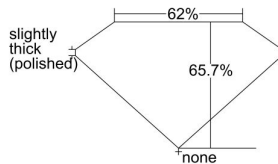

GIA®

FACSIMILE

GIA REPORT 5483217941

Verify this report at GIA.edu

GIA NATURAL DIAMOND DOSSIER®

December 25, 2023
GIA Report Number 5483217941
Shape and Cutting Style ..... Emerald Cut
Measurements ..... 5.94 x 4.27 x 2.80 mm

GRADING RESULTS

Carat Weight ..... 0.70 carat
Color Grade ..... D
Clarity Grade VS2

ADDITIONAL GRADING INFORMATION

Polish ..... Excellent
Symmetry ..... Excellent
Fluorescence ..... Faint
Clarity Characteristics ..... Crystal
Inscription(s): GIA 5483217941

PROPORTIONS

Profile not to actual proportions

GRADING SCALES

GIA COLOR SCALE		GIA CLARITY SCALE			
COLORLESS	D	VERY VERY SLIGHTLY INCLUDED	FLAWLESS		
	E		INTERNALLY FLAWLESS		
	F	VERY SLIGHTLY INCLUDED	VVS₁		
	G		VVS₂		
	H		VS₁		
	NEAR COLORLESS	I	SLIGHTLY INCLUDED	VS₂	
		J		SI₁	
		FAINT	K	INCLUDED	SI₂
			L		I₁
			M		I₂
VERT LIGHT	N		INCLUDED	I₃	
	O				
	P				
	Q				
	R				
LIGHT	S				
	T				
	U				
	V				
	W				
	X				
Y					
Z