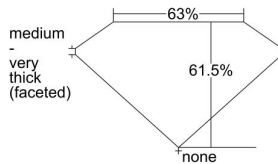

GIA®

FACSIMILE

GIA REPORT 5483231133

Verify this report at GIA.edu

GIA NATURAL DIAMOND DOSSIER®

December 26, 2023
GIA Report Number 5483231133
Shape and Cutting Style ..... Heart Brilliant
Measurements ..... 4.97 x 5.98 x 3.68 mm

GRADING RESULTS

Carat Weight ..... 0.66 carat
Color Grade ..... K
Clarity Grade VVS1

ADDITIONAL GRADING INFORMATION

Polish ..... Excellent
Symmetry ..... Excellent
Fluorescence ..... Medium Blue
Clarity Characteristics ..... Pinpoint
Inscription(s): GIA 5483231133

PROPORTIONS

Profile not to actual proportions

GRADING SCALES

GIA COLOR SCALE		GIA CLARITY SCALE			
COLORLESS	D	VERY VERY SLIGHTLY INCLUDED	FLAWLESS		
	E		INTERNALLY FLAWLESS		
	F	VERY SLIGHTLY INCLUDED	VVS₁		
	G		VVS₂		
	H		VS₁		
	NEAR COLORLESS	I	SLIGHTLY INCLUDED	VS₂	
		J		SI₁	
		FAINT	K	INCLUDED	SI₂
			L		I₁
			M		I₂
VERY LIGHT			N	LIGHT	I₃
			O		
			P		
	Q				
LIGHT	R				
	S				
	T				
	U				
	V				
	Z