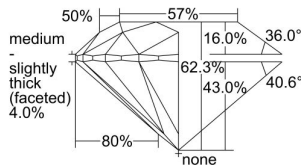

GIA®

FACSIMILE

GIA REPORT

5483290632

Verify this report at GIA.edu

GIA NATURAL DIAMOND DOSSIER®

January 05, 2024
GIA Report Number **5483290632**
Shape and Cutting Style ..... **Round Brilliant**
Measurements ..... **4.70 - 4.73 x 2.94 mm**

GRADING RESULTS

Carat Weight ..... **0.40 carat**
Color Grade ..... **E**
Clarity Grade **VS1**
Cut Grade ..... **Excellent**

ADDITIONAL GRADING INFORMATION

Polish ..... **Excellent**
Symmetry ..... **Excellent**
Fluorescence ..... **None**
Clarity Characteristics..... **Crystal, Cloud, Pinpoint**
Inscription(s): **GIA 5483290632**

PROPORTIONS

Profile to actual proportions

GRADING SCALES

GIA COLOR SCALE

COLORESS	D
	E
	F
	G
	H
	I
	J
NEAR COLORESS	K
	L
Faint	M
	N
	O
	P
	Q
	R
	S
	T
	U
	V
	W
	X
	Y
Light	Z

GIA CLARITY SCALE

VERY VERY SLIGHTLY INCLUDED	FLAWLESS
	INTERNALLY FLAWLESS
VERY SLIGHTLY INCLUDED	VVS₁
	VVS₂
SLIGHTLY INCLUDED	VS₁
	VS₂
INCLUDED	SI₁
	SI₂
INCLUDED	I₁
	I₂
	I₃

GIA CUT SCALE

EXCELLENT
VERY GOOD
GOOD
FAIR
POOR