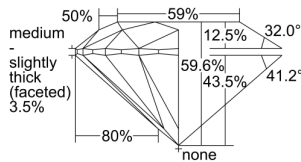

GIA®

FACSIMILE

GIA REPORT 5483359961

Verify this report at GIA.edu

GIA NATURAL DIAMOND DOSSIER®

January 16, 2024
GIA Report Number 5483359961
Shape and Cutting Style ..... Round Brilliant
Measurements ..... 4.85 - 4.87 x 2.90 mm

GRADING RESULTS

Carat Weight ..... 0.41 carat
Color Grade ..... E
Clarity Grade VVS1
Cut Grade ..... Excellent

ADDITIONAL GRADING INFORMATION

Polish ..... Excellent
Symmetry ..... Excellent
Fluorescence ..... None
Clarity Characteristics ..... Pinpoint
Inscription(s): GIA 5483359961

PROPORTIONS

Profile to actual proportions

GRADING SCALES

GIA COLOR SCALE	GIA CLARITY SCALE	GIA CUT SCALE
D	FLAWLESS	EXCELLENT
E	FLAWLESS	
F	INTERNALLY FLAWLESS	VERY GOOD
G	FLAWLESS	
H	VVS₁	GOOD
I	VVS₂	
J	VS₁	FAIR
K	VS₂	
L	SI₁	POOR
M	SI₂	
N	I₁	
O	I₂	
P	I₃	
Q		
R		
S		
T		
U		
V		
W		
X		
Y		
Z