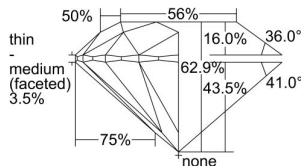

GIA®

FACSIMILE

GIA REPORT 5483404131

Verify this report at GIA.edu

GIA NATURAL DIAMOND DOSSIER®

January 25, 2024
GIA Report Number **5483404131**
Shape and Cutting Style ..... **Round Brilliant**
Measurements ..... **5.19 - 5.21 x 3.27 mm**

GRADING RESULTS

Carat Weight ..... **0.54 carat**
Color Grade ..... **E**
Clarity Grade **VVS2**
Cut Grade ..... **Excellent**

ADDITIONAL GRADING INFORMATION

Polish ..... **Excellent**
Symmetry ..... **Excellent**
Fluorescence ..... **Medium Blue**
Clarity Characteristics ..... **Cloud, Feather, Pinpoint**
Inscription(s): **GIA 5483404131**

PROPORTIONS

Profile to actual proportions

GRADING SCALES

GIA COLOR SCALE	GIA CLARITY SCALE	GIA CUT SCALE	
D	FLAWLESS	EXCELLENT	
E	INTERNALLY FLAWLESS		
F		VVS₁	VERY GOOD
G	VVS₂		
H	VS₁	GOOD	
I	VS₂		
J	SI₁	FAIR	
K	SI₂		
L	I₁	POOR	
M			
N			
O	I₂		
P			
Q			
R	I₃		
S			
T			
U			
V			
W			
X			
Y			
Z