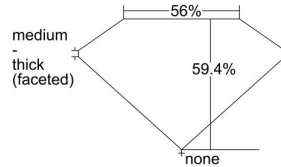

GIA®

FACSIMILE

GIA REPORT 5483410425

Verify this report at GIA.edu

GIA NATURAL DIAMOND DOSSIER®

January 23, 2024
GIA Report Number 5483410425
Shape and Cutting Style ..... Heart Brilliant
Measurements ..... 4.90 x 5.76 x 3.42 mm

GRADING RESULTS

Carat Weight ..... 0.53 carat
Color Grade ..... F
Clarity Grade VS1

ADDITIONAL GRADING INFORMATION

Polish ..... Excellent
Symmetry ..... Excellent
Fluorescence ..... Medium Blue
Clarity Characteristics..... Cloud, Crystal, Needle, Pinpoint
Inscription(s): GIA 5483410425

PROPORTIONS

Profile not to actual proportions

GRADING SCALES

GIA COLOR SCALE		GIA CLARITY SCALE			
COLORLESS	D	VERY VERY SLIGHTLY INCLUDED	FLAWLESS		
	E		INTERNALLY FLAWLESS		
	F	VERY SLIGHTLY INCLUDED	VVS₁		
	G		VVS₂		
	H		VS₁		
	NEAR COLORLESS	I	SLIGHTLY INCLUDED	VS₂	
		J		SI₁	
		FAINT	K	INCLUDED	SI₂
			L		I₁
			M		I₂
VERT LIGHT	N	LIGHT	I₃		
	O				
	P				
	Q				
	R