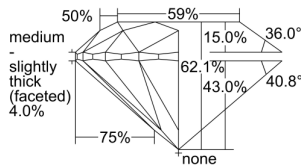

GIA®

FACSIMILE

GIA REPORT 5483427931

Verify this report at GIA.edu

GIA NATURAL DIAMOND DOSSIER®

January 25, 2024
GIA Report Number 5483427931
Shape and Cutting Style ..... Round Brilliant
Measurements ..... 4.51 - 4.55 x 2.81 mm

GRADING RESULTS

Carat Weight ..... 0.36 carat
Color Grade ..... G
Clarity Grade VS1
Cut Grade ..... Excellent

ADDITIONAL GRADING INFORMATION

Polish ..... Excellent
Symmetry ..... Excellent
Fluorescence ..... None
Clarity Characteristics..... Crystal, Needle, Cloud, Pinpoint
Inscription(s): GIA 5483427931

PROPORTIONS

Profile to actual proportions

GRADING SCALES

GIA COLOR SCALE	GIA CLARITY SCALE	GIA CUT SCALE
COLOURLESS	FLAWLESS	EXCELLENT
D	INTERNALLY FLAWLESS	
E	VVS₁	VERY GOOD
F		
G	VS₁	GOOD
H		
I	SI₁	FAIR
J		
K	I₁	POOR
L		
M	I₂	
N		
O	I₃	
P		
Q		
R		
S		
T		
U		
V		
W		
X		
Y		
Z