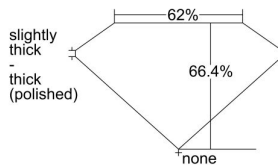

GIA®

FACSIMILE

GIA REPORT 5483464940

Verify this report at GIA.edu

GIA NATURAL DIAMOND DOSSIER®

February 02, 2024
GIA Report Number 5483464940
Shape and Cutting Style ..... Emerald Cut
Measurements ..... 6.23 x 4.30 x 2.86 mm

GRADING RESULTS

Carat Weight ..... 0.73 carat
Color Grade ..... G
Clarity Grade VVS1

ADDITIONAL GRADING INFORMATION

Polish ..... Excellent
Symmetry ..... Excellent
Fluorescence ..... None
Clarity Characteristics ..... Pinpoint
Inscription(s): GIA 5483464940

PROPORTIONS

Profile not to actual proportions

GRADING SCALES

GIA COLOR SCALE		GIA CLARITY SCALE			
COLORLESS	D	VERY VERY SLIGHTLY INCLUDED	FLAWLESS		
	E		INTERNALLY FLAWLESS		
	F	VERY SLIGHTLY INCLUDED	VVS₁		
	G		VVS₂		
	H		VS₁		
	NEAR COLORLESS	I	SLIGHTLY INCLUDED	VS₂	
		J		SI₁	
		FAINT	K	INCLUDED	SI₂
			L		I₁
			M		I₂
VERT LIGHT	N	LIGHT	I₃		
	O				
	P				
	Q				
	R