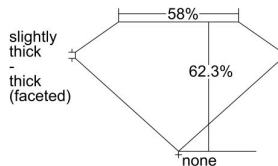

GIA®

FACSIMILE

GIA REPORT 5483473795

Verify this report at GIA.edu

GIA NATURAL DIAMOND DOSSIER®

February 02, 2024
GIA Report Number 5483473795
Shape and Cutting Style ..... Oval Brilliant
Measurements ..... 7.16 x 4.93 x 3.07 mm

GRADING RESULTS

Carat Weight ..... 0.70 carat
Color Grade ..... G
Clarity Grade VS2

ADDITIONAL GRADING INFORMATION

Polish ..... Excellent
Symmetry ..... Excellent
Fluorescence ..... None
Clarity Characteristics ..... Crystal, Feather
Inscription(s): GIA 5483473795

PROPORTIONS

Profile not to actual proportions

GRADING SCALES

GIA COLOR SCALE		GIA CLARITY SCALE			
COLORLESS	D	VERY VERY SLIGHTLY INCLUDED	FLAWLESS		
	E		INTERNALLY FLAWLESS		
	F	VERY SLIGHTLY INCLUDED	VVS₁		
	G		VVS₂		
	H		VS₁		
	NEAR COLORLESS	I	SLIGHTLY INCLUDED	VS₂	
		J		SI₁	
		FAINT	K	INCLUDED	SI₂
			L		I₁
			M		I₂
VERT LIGHT	N	INCLUDED	I₃		
	O				
	P				
	Q				
	R				
LIGHT	S				
	T				
	U				
	V				
	W				
	X				
	Y				
	Z