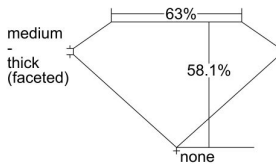

GIA®

FACSIMILE

GIA REPORT 5483506001

Verify this report at GIA.edu

GIA NATURAL DIAMOND DOSSIER®

February 07, 2024
GIA Report Number 5483506001
Shape and Cutting Style ..... Pear Brilliant
Measurements ..... 6.61 x 3.99 x 2.32 mm

GRADING RESULTS

Carat Weight ..... 0.36 carat
Color Grade ..... F
Clarity Grade SI1

ADDITIONAL GRADING INFORMATION

Polish ..... Very Good
Symmetry ..... Very Good
Fluorescence ..... None
Clarity Characteristics ..... Crystal, Cloud
Inscription(s): GIA 5483506001

PROPORTIONS

Profile not to actual proportions

GRADING SCALES

GIA COLOR SCALE		GIA CLARITY SCALE			
COLORLESS	D	VERY VERY SLIGHTLY INCLUDED	FLAWLESS		
	E		INTERNALLY FLAWLESS		
	F	VERY SLIGHTLY INCLUDED	VVS₁		
	G		VVS₂		
	H		VS₁		
	NEAR COLORLESS	I	SLIGHTLY INCLUDED	VS₂	
		J		SI₁	
		FAINT	K	INCLUDED	SI₂
			L		I₁
			M		I₂
VERT LIGHT	N	LIGHT	I₃		
	O				
	P				
	Q				
	R				
	S