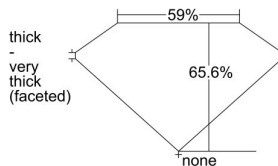

GIA®

FACSIMILE

GIA REPORT 5483509101

Verify this report at GIA.edu

GIA NATURAL DIAMOND DOSSIER®

February 07, 2024
GIA Report Number 5483509101
Shape and Cutting Style ..... Pear Brilliant
Measurements ..... 6.75 x 4.67 x 3.06 mm

GRADING RESULTS

Carat Weight ..... 0.60 carat
Color Grade I
Clarity Grade VS1

ADDITIONAL GRADING INFORMATION

Polish ..... Very Good
Symmetry ..... Very Good
Fluorescence ..... None
Clarity Characteristics ..... Crystal, Pinpoint
Inscription(s): GIA 5483509101

PROPORTIONS

Profile not to actual proportions

GRADING SCALES

GIA COLOR SCALE		GIA CLARITY SCALE			
COLORLESS	D	VERY VERY SLIGHTLY INCLUDED	FLAWLESS		
	E		INTERNALLY FLAWLESS		
	F		VVS₁		
	G		VVS₂		
	NEAR COLORLESS	H	VERY SLIGHTLY INCLUDED	VS₁	
		I		VS₂	
		FAINT	J	SLIGHTLY INCLUDED	SI₁
			K		SI₂
	L		I₁		
	VERT LIGHT		M	INCLUDED	I₂
N			I₃		
O					
P					
Q					
R					
LIGHT	S				
	T				
	U				
	V				
	W				
	X				
Y					
Z