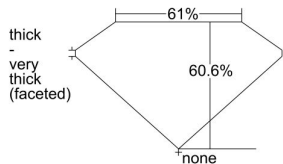

GIA®

FACSIMILE

GIA REPORT 5483521381

Verify this report at GIA.edu

GIA NATURAL DIAMOND DOSSIER®

February 09, 2024
GIA Report Number 5483521381
Shape and Cutting Style ..... Heart Brilliant
Measurements ..... 5.53 x 6.47 x 3.92 mm

GRADING RESULTS

Carat Weight ..... 0.80 carat
Color Grade I
Clarity Grade VS1

ADDITIONAL GRADING INFORMATION

Polish ..... Excellent
Symmetry ..... Very Good
Fluorescence ..... None
Clarity Characteristics ..... Crystal
Inscription(s): GIA 5483521381

PROPORTIONS

Profile not to actual proportions

GRADING SCALES

GIA COLOR SCALE		GIA CLARITY SCALE			
COLORLESS	D	VERY VERY SLIGHTLY INCLUDED	FLAWLESS		
	E		INTERNALLY FLAWLESS		
	F	VERY SLIGHTLY INCLUDED	VVS₁		
	G		VVS₂		
	H		VS₁		
	NEAR COLORLESS	I	SLIGHTLY INCLUDED	VS₂	
		J		SI₁	
		FAINT	K	INCLUDED	SI₂
			L		I₁
			M		I₂
VERT LIGHT	N	LIGHT	I₃		
	O				
	P				
	Q				
	R