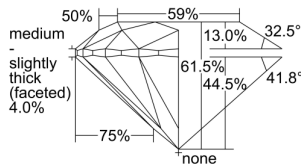

GIA®

FACSIMILE

GIA REPORT 5483527081

Verify this report at GIA.edu

GIA NATURAL DIAMOND DOSSIER®

February 08, 2024
GIA Report Number 5483527081
Shape and Cutting Style ..... Round Brilliant
Measurements ..... 5.10 - 5.13 x 3.15 mm

GRADING RESULTS

Carat Weight ..... 0.50 carat
Color Grade ..... K
Clarity Grade S11
Cut Grade ..... Excellent

ADDITIONAL GRADING INFORMATION

Polish ..... Excellent
Symmetry ..... Excellent
Fluorescence ..... None
Clarity Characteristics ..... Cloud, Crystal, Feather
Inscription(s): GIA 5483527081

PROPORTIONS

Profile to actual proportions

GRADING SCALES

GIA COLOR SCALE	GIA CLARITY SCALE	GIA CUT SCALE	
D	FLAWLESS	EXCELLENT	
E	INTERNALLY FLAWLESS		
F		VVS₁	VERY GOOD
G	VVS₂		
H	VS₁	GOOD	
I	VS₂		
J	S1₁	FAIR	
K	S1₂		
L	I₁	POOR	
M	I₂		
N	I₃		
O			
P			
Q			
R			
S			
T			
U			
V			
W			
X			
Y			
Z