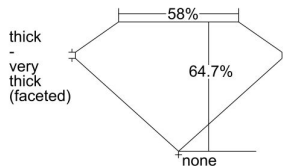

GIA®

FACSIMILE

GIA REPORT 5483532437

Verify this report at GIA.edu

GIA NATURAL DIAMOND DOSSIER®

February 09, 2024
GIA Report Number 5483532437
Shape and Cutting Style ..... Pear Brilliant
Measurements ..... 7.48 x 4.82 x 3.12 mm

GRADING RESULTS

Carat Weight ..... 0.71 carat
Color Grade ..... H
Clarity Grade VS2

ADDITIONAL GRADING INFORMATION

Polish ..... Excellent
Symmetry ..... Very Good
Fluorescence ..... None
Clarity Characteristics ..... Knot, Crystal
Inscription(s): GIA 5483532437

PROPORTIONS

Profile not to actual proportions

GRADING SCALES

GIA COLOR SCALE		GIA CLARITY SCALE			
COLORLESS	D	VERY VERY SLIGHTLY INCLUDED	FLAWLESS		
	E		INTERNALLY FLAWLESS		
	F	VERY SLIGHTLY INCLUDED	VVS₁		
	G		VVS₂		
	H		VS₁		
	NEAR COLORLESS	I	SLIGHTLY INCLUDED	VS₂	
		J		SI₁	
		FAINT	K	INCLUDED	SI₂
			L		I₁
			M		I₂
VERT LIGHT	N	LIGHT	I₃		
	O				
	P				
	Q				
	R