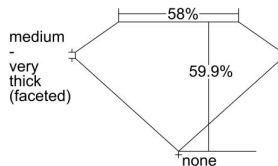

GIA®

FACSIMILE

GIA REPORT 5483562441

Verify this report at GIA.edu

GIA NATURAL DIAMOND DOSSIER®

February 14, 2024
GIA Report Number 5483562441
Shape and Cutting Style ..... Heart Brilliant
Measurements ..... 5.14 x 5.70 x 3.41 mm

GRADING RESULTS

Carat Weight ..... 0.58 carat
Color Grade ..... H
Clarity Grade VVS1

ADDITIONAL GRADING INFORMATION

Polish ..... Very Good
Symmetry ..... Good
Fluorescence ..... None
Clarity Characteristics..... Internal Graining, Feather, Surface Graining

Inscription(s): GIA 5483562441

PROPORTIONS

Profile not to actual proportions

GRADING SCALES

GIA COLOR SCALE		GIA CLARITY SCALE			
COLORLESS	D	VERY SLIGHTLY INCLUDED	FLAWLESS		
	E		INTERNALLY FLAWLESS		
	F		VVS₁		
	NEAR COLORLESS	G	VERY SLIGHTLY INCLUDED	VVS₂	
		H		VS₁	
		FAINT	I	SLIGHTLY INCLUDED	VS₂
			J		SI₁
	LIGHT	K	INCLUDED	SI₂	
		L		I₁	
		M		I₂	
VERY LIGHT		N	INCLUDED	I₃	
		O			
		P			
		Q			
		R			
	S				
	T				
	U				
	V				
	W				
	X				
	Y				
	Z