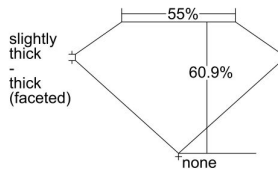

GIA®

FACSIMILE

GIA REPORT 5483562642

Verify this report at GIA.edu

GIA NATURAL DIAMOND DOSSIER®

February 13, 2024
GIA Report Number 5483562642
Shape and Cutting Style ..... Heart Brilliant
Measurements ..... 5.40 x 6.41 x 3.91 mm

GRADING RESULTS

Carat Weight ..... 0.80 carat
Color Grade ..... H
Clarity Grade VS1

ADDITIONAL GRADING INFORMATION

Polish ..... Excellent
Symmetry ..... Very Good
Fluorescence ..... None
Clarity Characteristics ..... Crystal, Feather, Cloud
Inscription(s): GIA 5483562642

PROPORTIONS

Profile not to actual proportions

GRADING SCALES

GIA COLOR SCALE		GIA CLARITY SCALE	
COLORLESS	D	VERY VERY SLIGHTLY INCLUDED	FLAWLESS
	E		INTERNALLY FLAWLESS
	F		VVS₁
	G		VVS₂
	H		VS₁
	I		VS₂
	J		SI₁
	K		SI₂
	L		I₁
	M		I₂
NEAR COLORLESS	N	SLIGHTLY INCLUDED	I₃
	O		
	P		
	Q		
	R		
FAINT	S	INCLUDED	
	T		
	U		
	V		
	W		
VERY LIGHT	X		
	Y		
	Z