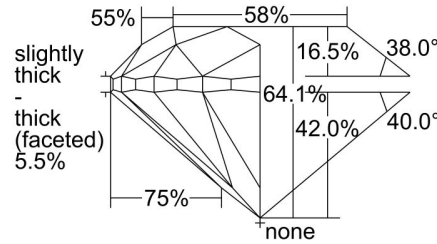

GIA NATURAL DIAMOND GRADING REPORT

February 16, 2024
 GIA Report Number 5483593169
 Shape and Cutting Style Round Brilliant
 Measurements 6.13 - 6.29 x 3.98 mm

GRADING RESULTS

Carat Weight 1.00 carat
 Color Grade L
 Clarity Grade VVS1
 Cut Grade Very Good

ADDITIONAL GRADING INFORMATION

Polish Excellent
 Symmetry Good
 Fluorescence None
 Inscription(s): GIA 5483593169

PROPORTIONS

Profile to actual proportions

CLARITY CHARACTERISTICS

KEY TO SYMBOLS*

- Feather
- Natural

* Red symbols denote internal characteristics (inclusions). Green or black symbols denote external characteristics (blemishes). Diagram is an approximate representation of the diamond, and symbols shown indicate type, position, and approximate size of clarity characteristics. All clarity characteristics may not be shown. Details of finish are not shown.