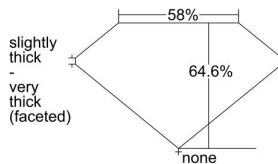

GIA®

FACSIMILE

GIA REPORT 5483645776

Verify this report at GIA.edu

GIA NATURAL DIAMOND DOSSIER®

February 23, 2024
GIA Report Number 5483645776
Shape and Cutting Style ..... Pear Brilliant
Measurements ..... 6.87 x 4.71 x 3.04 mm

GRADING RESULTS

Carat Weight ..... 0.60 carat
Color Grade ..... E
Clarity Grade VS1

ADDITIONAL GRADING INFORMATION

Polish ..... Very Good
Symmetry ..... Very Good
Fluorescence ..... Faint
Clarity Characteristics..... Crystal, Cloud, Needle, Pinpoint
Inscription(s): GIA 5483645776

PROPORTIONS

Profile not to actual proportions

GRADING SCALES

GIA COLOR SCALE		GIA CLARITY SCALE			
COLORLESS	D	VERY VERY SLIGHTLY INCLUDED	FLAWLESS		
	E		INTERNALLY FLAWLESS		
	F	VERY SLIGHTLY INCLUDED	VS₁		
	G		VS₂		
	H		VS₁		
	NEAR COLORLESS	I	SLIGHTLY INCLUDED	VS₂	
		J		SI₁	
		FAINT	K	INCLUDED	SI₂
			L		I₁
			M		I₂
VERT LIGHT	N	LIGHT	I₃		
	O				
	P				
	Q				
	R