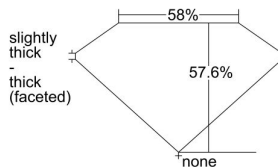

GIA®

FACSIMILE

GIA REPORT 5483665960

Verify this report at GIA.edu

GIA NATURAL DIAMOND DOSSIER®

February 26, 2024
GIA Report Number 5483665960
Shape and Cutting Style ..... Heart Brilliant
Measurements ..... 4.13 x 4.65 x 2.68 mm

GRADING RESULTS

Carat Weight ..... 0.30 carat
Color Grade ..... D
Clarity Grade SI1

ADDITIONAL GRADING INFORMATION

Polish ..... Excellent
Symmetry ..... Excellent
Fluorescence ..... None
Clarity Characteristics ..... Crystal, Cloud
Inscription(s): GIA 5483665960

PROPORTIONS

Profile not to actual proportions

GRADING SCALES

GIA COLOR SCALE		GIA CLARITY SCALE			
COLORLESS	D	VERY VERY SLIGHTLY INCLUDED	FLAWLESS		
	E		INTERNALLY FLAWLESS		
	F	VERY SLIGHTLY INCLUDED	VVS₁		
	G		VVS₂		
	H		VS₁		
	NEAR COLORLESS	I	SLIGHTLY INCLUDED	VS₂	
		J		SI₁	
		FAINT	K	INCLUDED	SI₂
			L		I₁
			M		I₂
VERT LIGHT	N	INCLUDED	I₃		
	O				
	P				
	Q				
	R				
LIGHT	S				
	T				
	U				
	V				
	W				
X					
Y					
Z