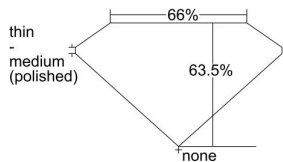

GIA®

FACSIMILE

GIA REPORT 5483764626

Verify this report at GIA.edu

GIA NATURAL DIAMOND DOSSIER®

March 08, 2024
GIA Report Number **5483764626**
Shape and Cutting Style ..... **Cut-Cornered Rectangular Modified Brilliant**
Measurements ..... **5.87 x 4.04 x 2.56 mm**

GRADING RESULTS

Carat Weight ..... **0.50 carat**
Color Grade ..... **J**
Clarity Grade **S11**

ADDITIONAL GRADING INFORMATION

Polish ..... **Excellent**
Symmetry ..... **Very Good**
Fluorescence ..... **Faint**
Clarity Characteristics ..... **Feather**
Inscription(s): **GIA 5483764626**

PROPORTIONS

Profile not to actual proportions

GRADING SCALES

GIA COLOR SCALE		GIA CLARITY SCALE			
COLORLESS	D	VERY VERY SLIGHTLY INCLUDED	FLAWLESS		
	E		INTERNALLY FLAWLESS		
	F	VERY SLIGHTLY INCLUDED	VVS₁		
	G		VVS₂		
	H		VS₁		
	NEAR COLORLESS	I	SLIGHTLY INCLUDED	VS₂	
		J		S1₁	
		FAINT	K	INCLUDED	S1₂
			L		I₁
			M		I₂
VERT LIGHT	N	INCLUDED	I₃		
	O				
	P				
	Q				
	R				
	S				
LIGHT	T				
	U				
	V				
	W				
	X				
	Y				
	Z