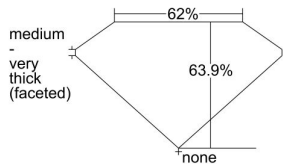

GIA®

FACSIMILE

GIA REPORT 5483769128

Verify this report at GIA.edu

GIA NATURAL DIAMOND DOSSIER®

March 07, 2024
GIA Report Number **5483769128**
Shape and Cutting Style ..... **Pear Brilliant**
Measurements ..... **6.29 x 4.11 x 2.63 mm**

GRADING RESULTS

Carat Weight ..... **0.41 carat**
Color Grade ..... **H**
Clarity Grade **S11**

ADDITIONAL GRADING INFORMATION

Polish ..... **Excellent**
Symmetry ..... **Very Good**
Fluorescence ..... **None**
Clarity Characteristics..... **Crystal, Feather**
Inscription(s): **GIA 5483769128**

PROPORTIONS

Profile not to actual proportions

GRADING SCALES

GIA COLOR SCALE		GIA CLARITY SCALE			
COLORLESS	D	VERY SLIGHTLY INCLUDED	FLAWLESS		
	E		INTERNALLY FLAWLESS		
	F	VERY SLIGHTLY INCLUDED	VVS₁		
	G		VVS₂		
	H		VS₁		
	NEAR COLORLESS	I	VERY SLIGHTLY INCLUDED	VS₂	
		J		S1₁	
		FAINT	K	SLIGHTLY INCLUDED	S1₂
			L		I₁
			M		I₂
VERT LIGHT	N	INCLUDED	I₃		
	O				
	P				
	Q				
	R				
	S				
	T				
LIGHT	U				
	V				
	W				
	X				
Y					
Z