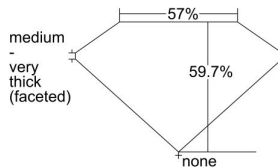

GIA®

FACSIMILE

GIA REPORT 5483856193

Verify this report at GIA.edu

GIA NATURAL DIAMOND DOSSIER®

March 19, 2024
GIA Report Number 5483856193
Shape and Cutting Style ..... Heart Brilliant
Measurements ..... 4.01 x 4.65 x 2.78 mm

GRADING RESULTS

Carat Weight ..... 0.30 carat
Color Grade ..... G
Clarity Grade VS1

ADDITIONAL GRADING INFORMATION

Polish ..... Excellent
Symmetry ..... Very Good
Fluorescence ..... Medium Blue
Clarity Characteristics ..... Feather, Cloud, Pinpoint
Inscription(s): GIA 5483856193

PROPORTIONS

Profile not to actual proportions

GRADING SCALES

GIA COLOR SCALE		GIA CLARITY SCALE			
COLORLESS	D	VERY VERY SLIGHTLY INCLUDED	FLAWLESS		
	E		INTERNALLY FLAWLESS		
	F	VERY SLIGHTLY INCLUDED	VVS₁		
	G		VVS₂		
	H		VS₁		
	NEAR COLORLESS	I	SLIGHTLY INCLUDED	VS₂	
		J		SI₁	
		FAINT	K	INCLUDED	SI₂
			L		I₁
			M		I₂
VERT LIGHT	N	LIGHT	I₃		
	O				
	P				
	Q				
	R