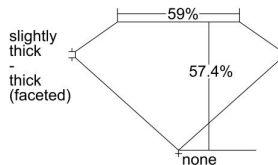

GIA®

FACSIMILE

GIA REPORT 5483888369

Verify this report at GIA.edu

GIA NATURAL DIAMOND DOSSIER®

March 21, 2024
GIA Report Number 5483888369
Shape and Cutting Style ..... Heart Brilliant
Measurements ..... 4.12 x 4.70 x 2.70 mm

GRADING RESULTS

Carat Weight ..... 0.30 carat
Color Grade ..... G
Clarity Grade VVS2

ADDITIONAL GRADING INFORMATION

Polish ..... Excellent
Symmetry ..... Very Good
Fluorescence ..... Faint
Clarity Characteristics ..... Pinpoint
Inscription(s): GIA 5483888369

PROPORTIONS

Profile not to actual proportions

GRADING SCALES

GIA COLOR SCALE		GIA CLARITY SCALE		
NEAR COLORLESS	D	VERY VERY SLIGHTLY INCLUDED	FLAWLESS	
	E		INTERNALLY FLAWLESS	
	F	VERY SLIGHTLY INCLUDED	VVS₁	
	G		VVS₂	
	H		VS₁	
	FAINT	I	SLIGHTLY INCLUDED	VS₂
		J		SI₁
		K	INCLUDED	SI₂
		L		I₁
		M		I₂
VERT LIGHT		N	INCLUDED	I₃
		O		
		P		
	Q			
	R			
	S			
LIGHT	T			
	U			
	V			
	W			
	X			
Y				
Z