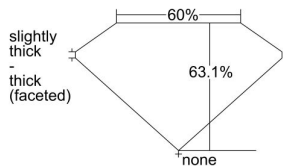

GIA®

FACSIMILE

GIA REPORT 5483915538

Verify this report at GIA.edu

GIA NATURAL DIAMOND DOSSIER®

March 28, 2024
GIA Report Number 5483915538
Shape and Cutting Style ..... Marquise Brilliant
Measurements ..... 9.72 x 4.44 x 2.80 mm

GRADING RESULTS

Carat Weight ..... 0.71 carat
Color Grade ..... L, Faint Brown
Clarity Grade SI1

ADDITIONAL GRADING INFORMATION

Polish ..... Excellent
Symmetry ..... Very Good
Fluorescence ..... None
Clarity Characteristics ..... Crystal
Inscription(s): GIA 5483915538

PROPORTIONS

Profile not to actual proportions

GRADING SCALES

GIA COLOR SCALE		GIA CLARITY SCALE		
NEAR COLORLESS	D	VERY VERY SLIGHTLY INCLUDED	FLAWLESS	
	E		INTERNALLY FLAWLESS	
	F	VERY SLIGHTLY INCLUDED	VVS₁	
	G		VVS₂	
	H		VS₁	
	FAINT	I	SLIGHTLY INCLUDED	VS₂
		J		SI₁
		K	INCLUDED	SI₂
		L		I₁
		M		I₂
VERT LIGHT	N	LIGHT	I₃	
	O			
	P			
	Q			
LIGHT	R			
	S			
	T			
	U			
	V			
	W			
	X			
	Y			
	Z