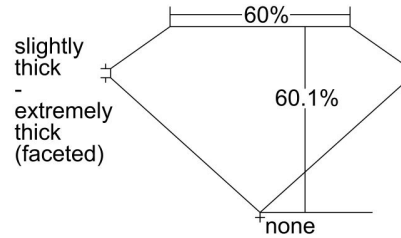

GIA NATURAL DIAMOND GRADING REPORT

April 01, 2024
 GIA Report Number 5483957948
 Shape and Cutting Style Heart Brilliant
 Measurements 6.75 x 7.78 x 4.67 mm

GRADING RESULTS

Carat Weight 1.52 carat
 Color Grade H
 Clarity Grade Internally Flawless

ADDITIONAL GRADING INFORMATION

Polish Excellent
 Symmetry Excellent
 Fluorescence None
 Inscription(s): GIA 5483957948
Comments: Minor details of polish are not shown.

PROPORTIONS

Profile not to actual proportions