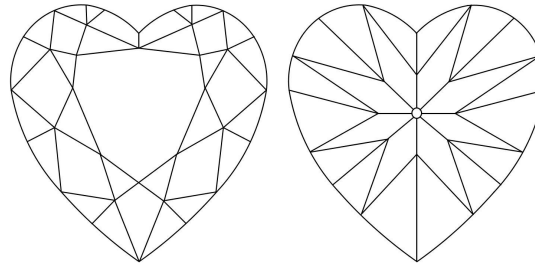

CLARITY CHARACTERISTICS

GRADING SCALES

GIA COLOR SCALE		GIA CLARITY SCALE		
COLOURLESS	D	VERY VERY SLIGHTLY INCLUDED	FLAWLESS	
	E		INTERNALLY FLAWLESS	
	F		VVS₁	
NEAR COLOURLESS	G		VVS₂	
	H		VERY SLIGHTLY INCLUDED	VS₁
	I			VS₂
J	SLIGHTLY INCLUDED	SI₁		
FAINT		K	SI₂	
		L	INCLUDED	I₁
	M	I₂		
N	I₃			
VERY LIGHT	O			
	P			
	Q			
LIGHT	R			
	S			
	T			
	U			
	V			
	W			
	X			
Y				
Z				

reportcheck.gia.edu

The results documented in this report refer only to the diamond described, and were obtained using the techniques and equipment available to GIA at the time of examination. This report is not a guarantee or valuation. For additional information and important limitations and disclaimers, please see GIA.edu/terms or call +1 800 421 7250 or +1 760 603 4500. ©2023 Gemological Institute of America, Inc.

THE SECURITY FEATURES IN THIS DOCUMENT, INCLUDING THE HOLOGRAM, SECURITY SCREEN AND MICROPRINT LINES, IN ADDITION TO THOSE NOT LISTED, EXCEED DOCUMENT SECURITY INDUSTRY GUIDELINES.