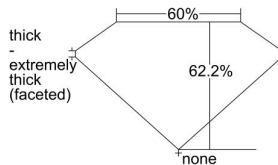

GIA®

FACSIMILE

GIA REPORT 5483987283

Verify this report at GIA.edu

GIA NATURAL DIAMOND DOSSIER®

April 10, 2024
GIA Report Number **5483987283**
Shape and Cutting Style ..... **Marquise Brilliant**
Measurements ..... **6.83 x 3.23 x 2.01 mm**

GRADING RESULTS

Carat Weight ..... **0.26 carat**
Color Grade ..... **G**
Clarity Grade **VS2**

ADDITIONAL GRADING INFORMATION

Polish ..... **Good**
Symmetry ..... **Good**
Fluorescence ..... **None**
Clarity Characteristics ..... **Cloud, Crystal**
Inscription(s): **GIA 5483987283**

PROPORTIONS

Profile not to actual proportions

GRADING SCALES

GIA COLOR SCALE		GIA CLARITY SCALE			
COLORLESS	D	VERY VERY SLIGHTLY INCLUDED	FLAWLESS		
	E		INTERNALLY FLAWLESS		
	F	VERY SLIGHTLY INCLUDED	VVS₁		
	G		VVS₂		
	H		VS₁		
	NEAR COLORLESS	I	SLIGHTLY INCLUDED	VS₂	
		J		SI₁	
		FAINT	K	INCLUDED	SI₂
			L		I₁
			M		I₂
VERT LIGHT	N	LIGHT	I₃		
	O				
	P				
	Q				
	R