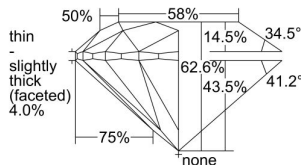

GIA®

FACSIMILE

GIA REPORT 5483999514

Verify this report at GIA.edu

GIA NATURAL DIAMOND DOSSIER®

April 04, 2024
GIA Report Number 5483999514
Shape and Cutting Style ..... Round Brilliant
Measurements ..... 4.94 - 4.97 x 3.10 mm

GRADING RESULTS

Carat Weight ..... 0.47 carat
Color Grade ..... H
Clarity Grade VS2
Cut Grade ..... Excellent

ADDITIONAL GRADING INFORMATION

Polish ..... Excellent
Symmetry ..... Excellent
Fluorescence ..... None
Clarity Characteristics ..... Cloud
Inscription(s): GIA 5483999514

PROPORTIONS

Profile to actual proportions