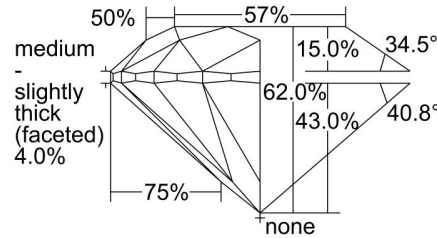

GIA NATURAL DIAMOND GRADING REPORT

November 10, 2023
 GIA Report Number 5486060709
 Shape and Cutting Style Round Brilliant
 Measurements 9.19 - 9.26 x 5.72 mm

GRADING RESULTS

Carat Weight 3.03 carat
 Color Grade K
 Clarity Grade SI1
 Cut Grade Excellent

ADDITIONAL GRADING INFORMATION

Polish Excellent
 Symmetry Excellent
 Fluorescence None
 Inscription(s): GIA 5486060709

Comments: Pinpoints are not shown. Surface graining is not shown.

PROPORTIONS

Profile to actual proportions

CLARITY CHARACTERISTICS

KEY TO SYMBOLS*

-  Feather
-  Crystal
-  Twinning Wisp

* Red symbols denote internal characteristics (inclusions). Green or black symbols denote external characteristics (blemishes). Diagram is an approximate representation of the diamond, and symbols shown indicate type, position, and approximate size of clarity characteristics. All clarity characteristics may not be shown. Details of finish are not shown.