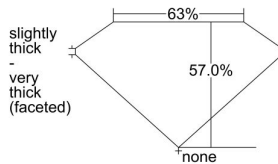

GIA®

FACSIMILE

GIA REPORT 5486271826

Verify this report at GIA.edu

GIA NATURAL DIAMOND DOSSIER®

January 03, 2024
GIA Report Number 5486271826
Shape and Cutting Style ..... Heart Brilliant
Measurements ..... 3.99 x 4.66 x 2.66 mm

GRADING RESULTS

Carat Weight ..... 0.30 carat
Color Grade ..... D
Clarity Grade VVS1

ADDITIONAL GRADING INFORMATION

Polish ..... Excellent
Symmetry ..... Very Good
Fluorescence ..... None
Clarity Characteristics ..... Feather
Inscription(s): GIA 5486271826

PROPORTIONS

Profile not to actual proportions

GRADING SCALES

GIA COLOR SCALE		GIA CLARITY SCALE	
COLORLESS	D	VERY VERY SLIGHTLY SLIGHTLY INCLUDED	FLAWLESS
	E		INTERNALLY FLAWLESS
	F		VVS₁
	G		VVS₂
	H		VS₁
	I		VS₂
	J		SI₁
	K		SI₂
	L		I₁
	M		I₂
NEAR COLORLESS	N	SLIGHTLY INCLUDED	I₃
	O		
	P		
	Q		
FAINT	R		
	S		
	T		
	U		
VERT LIGHT	V		
	W		
	X		
	Y		
LIGHT	Z