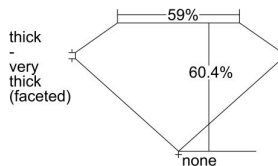

GIA®

FACSIMILE

GIA REPORT 5486281922

Verify this report at GIA.edu

GIA NATURAL DIAMOND DOSSIER®

January 03, 2024
GIA Report Number 5486281922
Shape and Cutting Style ..... Heart Brilliant
Measurements ..... 5.02 x 5.93 x 3.58 mm

GRADING RESULTS

Carat Weight ..... 0.63 carat
Color Grade ..... K
Clarity Grade SI1

ADDITIONAL GRADING INFORMATION

Polish ..... Excellent
Symmetry ..... Very Good
Fluorescence ..... None
Clarity Characteristics ..... Crystal, Feather
Inscription(s): GIA 5486281922

PROPORTIONS

Profile not to actual proportions

GRADING SCALES

GIA COLOR SCALE		GIA CLARITY SCALE			
COLORLESS	D	VERY VERY SLIGHTLY INCLUDED	FLAWLESS		
	E		INTERNALLY FLAWLESS		
	F	VERY SLIGHTLY INCLUDED	VVS₁		
	G		VVS₂		
	H		VS₁		
	NEAR COLORLESS	I	SLIGHTLY INCLUDED	VS₂	
		J		SI₁	
		FAINT	K	INCLUDED	SI₂
			L		I₁
			M		I₂
VERT LIGHT	N	LIGHT	I₃		
	O				
	P				
	Q				
	R				
	S				
	T