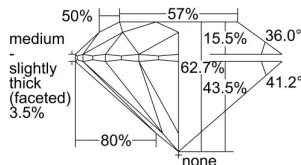

GIA®

FACSIMILE

GIA REPORT 5486437006

Verify this report at GIA.edu

GIA NATURAL DIAMOND DOSSIER®

January 29, 2024
GIA Report Number **5486437006**
Shape and Cutting Style ..... **Round Brilliant**
Measurements ..... **5.79 - 5.82 x 3.64 mm**

GRADING RESULTS

Carat Weight ..... **0.76 carat**
Color Grade ..... **L**
Clarity Grade ..... **Internally Flawless**
Cut Grade ..... **Excellent**

ADDITIONAL GRADING INFORMATION

Polish ..... **Excellent**
Symmetry ..... **Excellent**
Fluorescence ..... **Medium Blue**
Clarity Characteristics..... **Minor Details of Polish**
Inscription(s): **GIA 5486437006**

PROPORTIONS

Profile to actual proportions