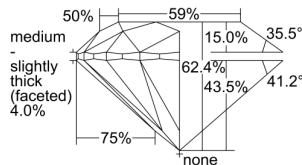

GIA®

FACSIMILE

GIA REPORT

5486447386

Verify this report at GIA.edu

GIA NATURAL DIAMOND DOSSIER®

January 30, 2024
GIA Report Number **5486447386**
Shape and Cutting Style ..... **Round Brilliant**
Measurements ..... **5.91 - 5.93 x 3.70 mm**

GRADING RESULTS

Carat Weight ..... **0.80 carat**
Color Grade ..... **G**
Clarity Grade **VVS2**
Cut Grade ..... **Excellent**

ADDITIONAL GRADING INFORMATION

Polish ..... **Excellent**
Symmetry ..... **Excellent**
Fluorescence ..... **None**
Clarity Characteristics..... **Needle, Cloud, Feather, Pinpoint**
Inscription(s): **GIA 5486447386**

PROPORTIONS

Profile to actual proportions

GRADING SCALES

GIA COLOR SCALE	GIA CLARITY SCALE	GIA CUT SCALE	
D	FLAWLESS	EXCELLENT	
E	INTERNALLY FLAWLESS		
F		VVS₁	VERY GOOD
G	VVS₂		
H	VS₁	GOOD	
I	VS₂		
J	SI₁	FAIR	
K	SI₂		
L	I₁	POOR	
M	I₂		
N	I₃		
O			
P			
Q			
R			
S			
T			
U			
V			
W			
X			
Y			
Z