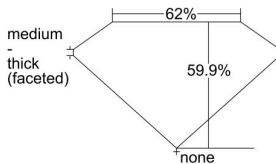

GIA®

FACSIMILE

GIA REPORT 5486486212

Verify this report at GIA.edu

GIA NATURAL DIAMOND DOSSIER®

February 05, 2024
GIA Report Number 5486486212
Shape and Cutting Style ..... Heart Brilliant
Measurements ..... 4.72 x 5.58 x 3.35 mm

GRADING RESULTS

Carat Weight ..... 0.52 carat
Color Grade I
Clarity Grade VVS2

ADDITIONAL GRADING INFORMATION

Polish ..... Excellent
Symmetry ..... Excellent
Fluorescence ..... None
Clarity Characteristics ..... Needle
Inscription(s): GIA 5486486212

PROPORTIONS

Profile not to actual proportions

GRADING SCALES

GIA COLOR SCALE		GIA CLARITY SCALE			
COLORLESS	D	VERY VERY SLIGHTLY INCLUDED	FLAWLESS		
	E		INTERNALLY FLAWLESS		
	F	VERY SLIGHTLY INCLUDED	VVS₁		
	G		VVS₂		
	H		VS₁		
	NEAR COLORLESS	I	SLIGHTLY INCLUDED	VS₂	
		J		SI₁	
		FAINT	K	INCLUDED	SI₂
			L		I₁
			M		I₂
VERT LIGHT	N	LIGHT	I₃		
	O				
	P				
	Q				
	R				
	S				
LIGHT	T				
	U				
	V				
	W				
	X				
Y					
Z