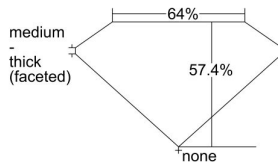

GIA®

FACSIMILE

GIA REPORT 5486527224

Verify this report at GIA.edu

GIA NATURAL DIAMOND DOSSIER®

February 09, 2024
GIA Report Number 5486527224
Shape and Cutting Style ..... Heart Brilliant
Measurements ..... 4.91 x 5.46 x 3.13 mm

GRADING RESULTS

Carat Weight ..... 0.50 carat
Color Grade ..... F
Clarity Grade SI1

ADDITIONAL GRADING INFORMATION

Polish ..... Excellent
Symmetry ..... Excellent
Fluorescence ..... None
Clarity Characteristics ..... Cloud
Inscription(s): GIA 5486527224

PROPORTIONS

Profile not to actual proportions

GRADING SCALES

GIA COLOR SCALE		GIA CLARITY SCALE			
COLORLESS	D	VERY VERY SLIGHTLY INCLUDED	FLAWLESS		
	E		INTERNALLY FLAWLESS		
	F	VERY SLIGHTLY INCLUDED	VVS₁		
	G		VVS₂		
	H		VS₁		
	NEAR COLORLESS	I	SLIGHTLY INCLUDED	VS₂	
		J		SI₁	
		FAINT	K	INCLUDED	SI₂
			L		I₁
			M		I₂
VERT LIGHT	N	LIGHT	I₃		
	O				
	P				
	Q				
	R