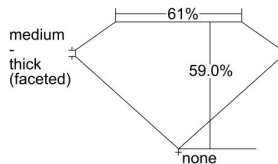

GIA®

FACSIMILE

GIA REPORT 5486532356

Verify this report at GIA.edu

GIA NATURAL DIAMOND DOSSIER®

February 13, 2024
GIA Report Number 5486532356
Shape and Cutting Style ..... Heart Brilliant
Measurements ..... 5.66 x 6.56 x 3.87 mm

GRADING RESULTS

Carat Weight ..... 0.81 carat
Color Grade I
Clarity Grade SI1

ADDITIONAL GRADING INFORMATION

Polish ..... Excellent
Symmetry ..... Excellent
Fluorescence ..... None
Clarity Characteristics..... Feather, Crystal, Cloud
Inscription(s): GIA 5486532356

PROPORTIONS

Profile not to actual proportions

GRADING SCALES

GIA COLOR SCALE		GIA CLARITY SCALE			
COLORLESS	D	VERY VERY SLIGHTLY INCLUDED	FLAWLESS		
	E		INTERNALLY FLAWLESS		
	F		VVS₁		
	NEAR COLORLESS	G	VERY SLIGHTLY INCLUDED	VVS₂	
		H		VS₁	
		FAINT	I	SLIGHTLY INCLUDED	VS₂
			J		SI₁
	K		SI₂		
	VERT LIGHT		L	INCLUDED	I₁
			M		I₂
N			I₃		
LIGHT		O			
		P			
		Q			
	R				
	S				
	T				
	U				
	V				
	W				
	X				
	Y				
	Z